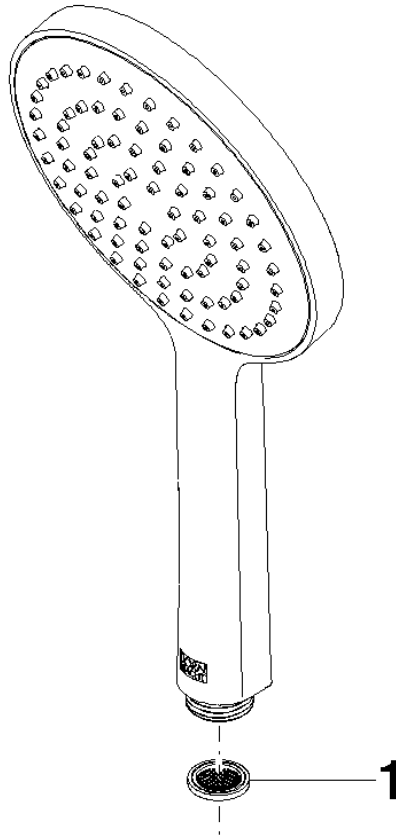

Concealed single-lever mixer with integrated shower connection with hand shower set - Chrome

IMO

ST 050 204 8979

- metal shower hose 1750mm with integrated anti-twist protection
 - Hand shower: COMPACT RAIN, max. flow rate 10 l/min (at 3 bar)
 - spray head Ø 130 mm
- Intrinsic protection against back flow.**

No.	Item Number	Name	Quantity used	Delivery time
1	28 060 970-00	Wall bracket swivel - Chrome	1	10
2	28 322 970-00	Metal shower hose 1/2" x 3/8" x 1750 mm - Chrome	1	2
3	36 050 970-00	Concealed single-lever mixer with integrated shower connection - Chrome	1	10

IMO

ST 050 204 8979

Concealed single-lever mixer with integrated shower connection with hand shower set - Chrome

IMO

ST 050 204 8979

Concealed single-lever mixer with integrated shower connection with hand shower set - Chrome

ST 050 204 8070
mm [inches]

Flow rate chart

Certificates

DVGW_DW-
6517DN0129.

LGA_29983.

WRAS_2009011.

ST 050 204 8979

Spare parts list