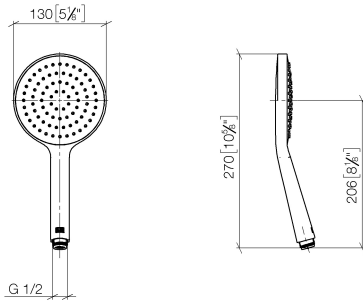

Concealed single-lever mixer with integrated shower connection with hand shower set - Chrome

IMO

ST 050 204 8979

- metal shower hose 1750mm with integrated anti-twist protection
 - Hand shower: COMPACT RAIN, max. flow rate 10 l/min (at 3 bar)
 - spray head Ø 130 mm
- Intrinsic protection against back flow.**

No.	Item Number	Name	Quantity used	Delivery time
1	28 060 970-00	Wall bracket swivel - Chrome	1	10
2	28 322 970-00	Metal shower hose 1/2" x 3/8" x 1750 mm - Chrome	1	2
3	36 050 970-00	Concealed single-lever mixer with integrated shower connection - Chrome	1	10

IMO

ST 050 204 8979

Concealed single-lever mixer with integrated shower connection with hand shower set - Chrome

IMO

ST 050 204 8979

Concealed single-lever mixer with integrated shower connection with hand shower set - Chrome

ST 050 204 8070
mm [inches]

Flow rate chart

Certificates

DVGW_DW-
6517DN0129.

LGA_29983.

WRAS_2009011.

ST 050 204 8979

Spare parts list