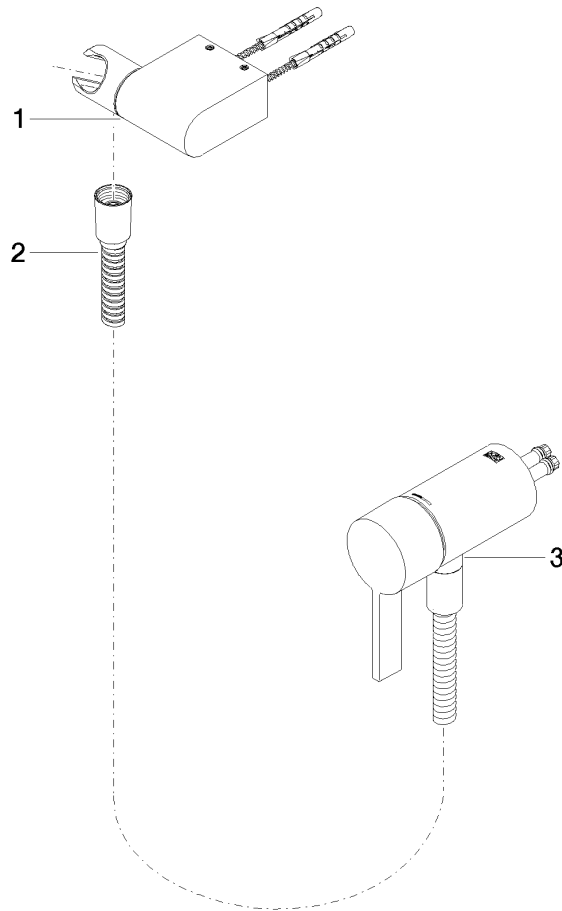

Concealed single-lever mixer with integrated shower connection with hand shower set - Chrome

IMO

ST 050 204 8979

- metal shower hose 1750mm with integrated anti-twist protection
 - Hand shower: COMPACT RAIN, max. flow rate 10 l/min (at 3 bar)
 - spray head Ø 130 mm
- Intrinsic protection against back flow.**

Concealed single-lever mixer with integrated shower connection with hand shower set - Chrome

IMO

ST 050 204 8070
mm [inches]

Certificates

Belgaqua_21-025- WRAS_2011027. LGA_29928.
27_1.

ST 050 204 8979

Spare parts list

No.	Item Number	Name	Quantity used	Delivery time
1	28 060 970-00	Wall bracket swivel - Chrome	1	10
2	28 322 970-00	Metal shower hose 1/2" x 3/8" x 1750 mm - Chrome	1	2
3	36 050 970-00	Concealed single-lever mixer with integrated shower connection - Chrome	1	10

Concealed single-lever mixer with integrated shower connection with hand shower set - Chrome

IMO

ST 050 204 8979

- COMPACT RAIN, max. flow rate 15 l/min (at 3 bar)
- with anti-scale system
- spray head Ø 130 mm
- 1/2" connection